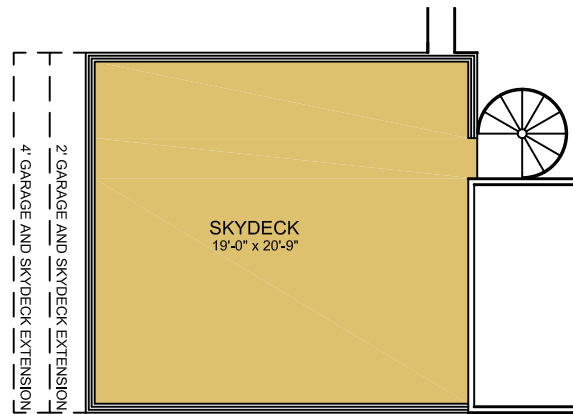

La Paz

37' wide | 77'-6" deep | 1765 sq.ft. | 2 beds | 2 baths | 2 cars

ELEVATION

Floor plans are artist's conceptions. Actual construction may vary.
Interior architectural features may vary depending on exterior.

La Paz

37' wide | 77'-6" deep | 1765 sq.ft. | 2 beds | 2 baths | 2 cars

Floor plans are artist's conceptions. Actual construction may vary.
Interior architectural features may vary depending on exterior.