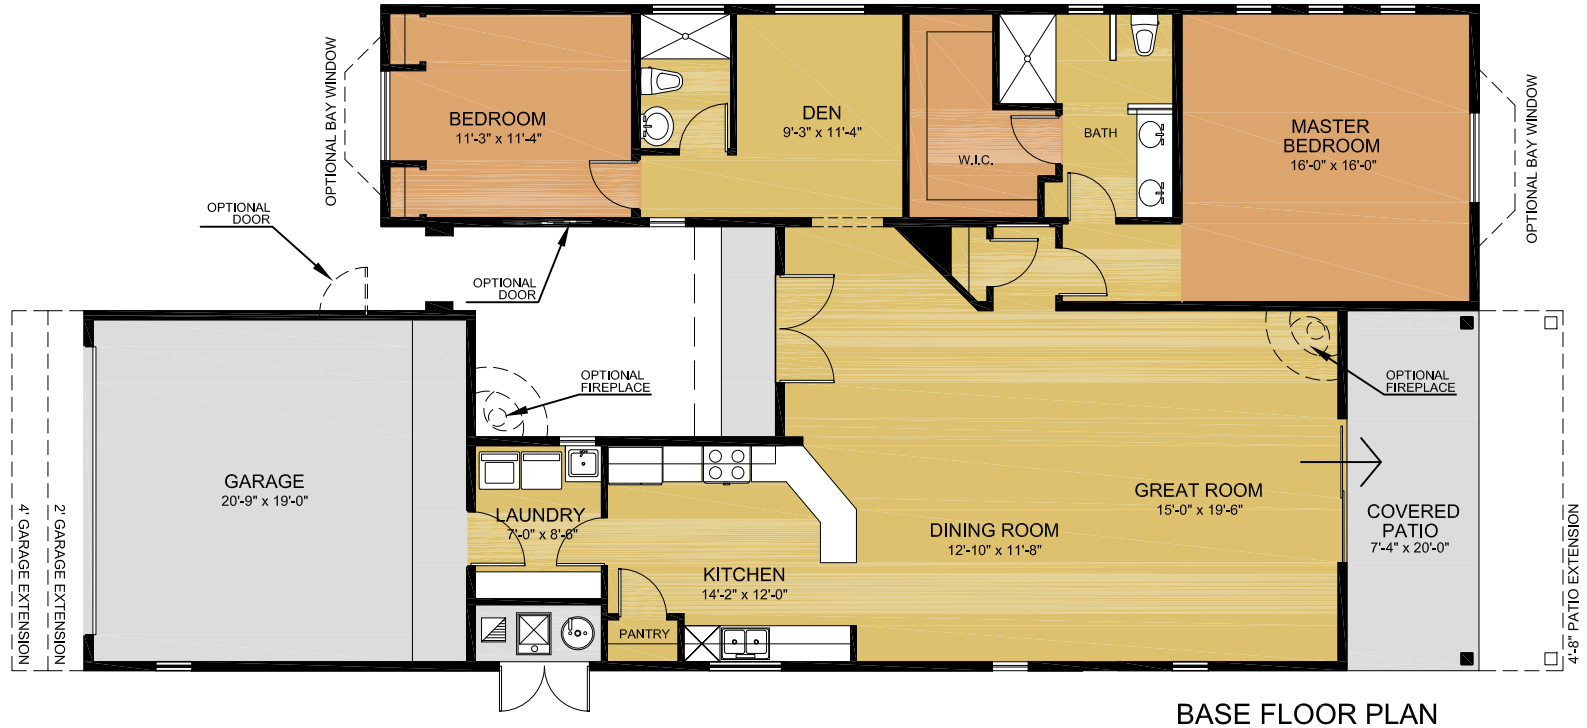

La Paz

37' wide | 77'-6" deep | 1765 sq.ft. | 2 beds | 2 baths | 2 cars

ELEVATION

Floor plans are artist's conceptions. Actual construction may vary.
Interior architectural features may vary depending on exterior.

La Paz

37' wide | 77'-6" deep | 1765 sq.ft. | 2 beds | 2 baths | 2 cars

Floor plans are artist's conceptions. Actual construction may vary.
Interior architectural features may vary depending on exterior.