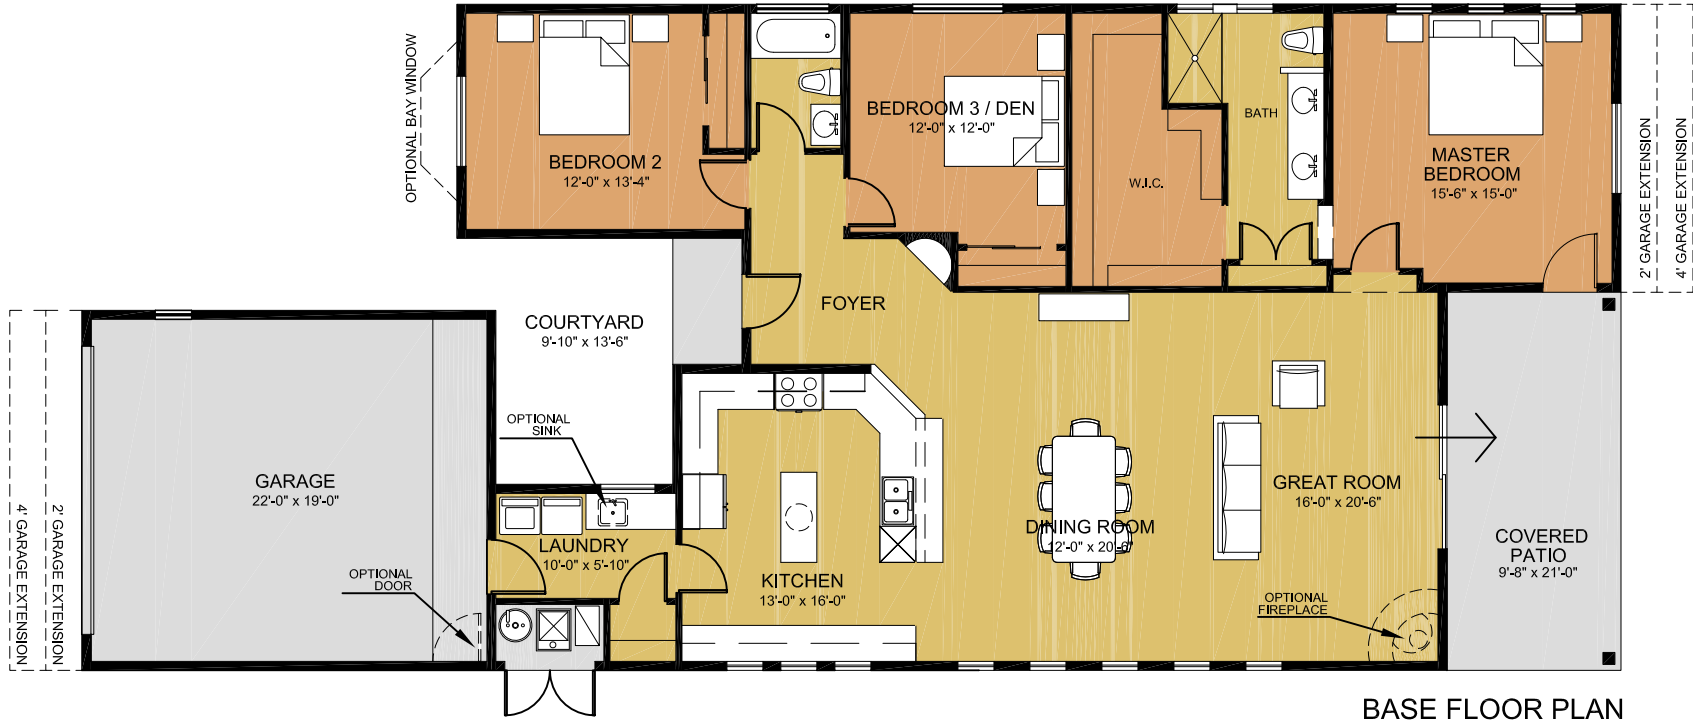

Milagro

37' wide | 85'-6" deep | 1958 sq.ft. | 3 beds | 2 baths | 2 cars

ELEVATION

Floor plans are artist's conceptions. Actual construction may vary.
Interior architectural features may vary depending on exterior.

Milagro

37' wide | 85'-6" deep | 1958 sq.ft. | 3 beds | 2 baths | 2 cars

BASE FLOOR PLAN

SKYDECK OPTION

Floor plans are artist's conceptions. Actual construction may vary.
Interior architectural features may vary depending on exterior.