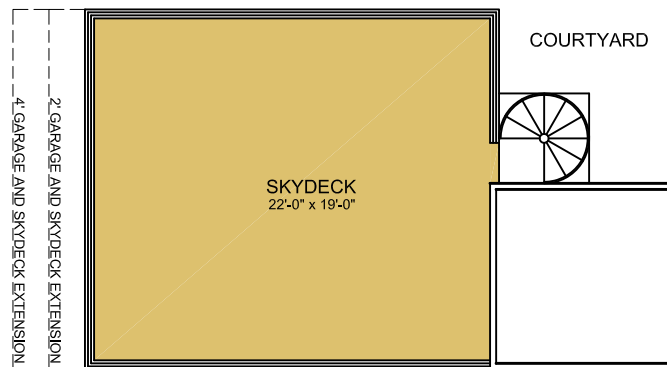

Milagro

37' wide | 85'-6" deep | 1958 sq.ft. | 3 beds | 2 baths | 2 cars

ELEVATION

Floor plans are artist's conceptions. Actual construction may vary.
Interior architectural features may vary depending on exterior.

Milagro

37' wide | 85'-6" deep | 1958 sq.ft. | 3 beds | 2 baths | 2 cars

BASE FLOOR PLAN

SKYDECK OPTION

Floor plans are artist's conceptions. Actual construction may vary.
Interior architectural features may vary depending on exterior.